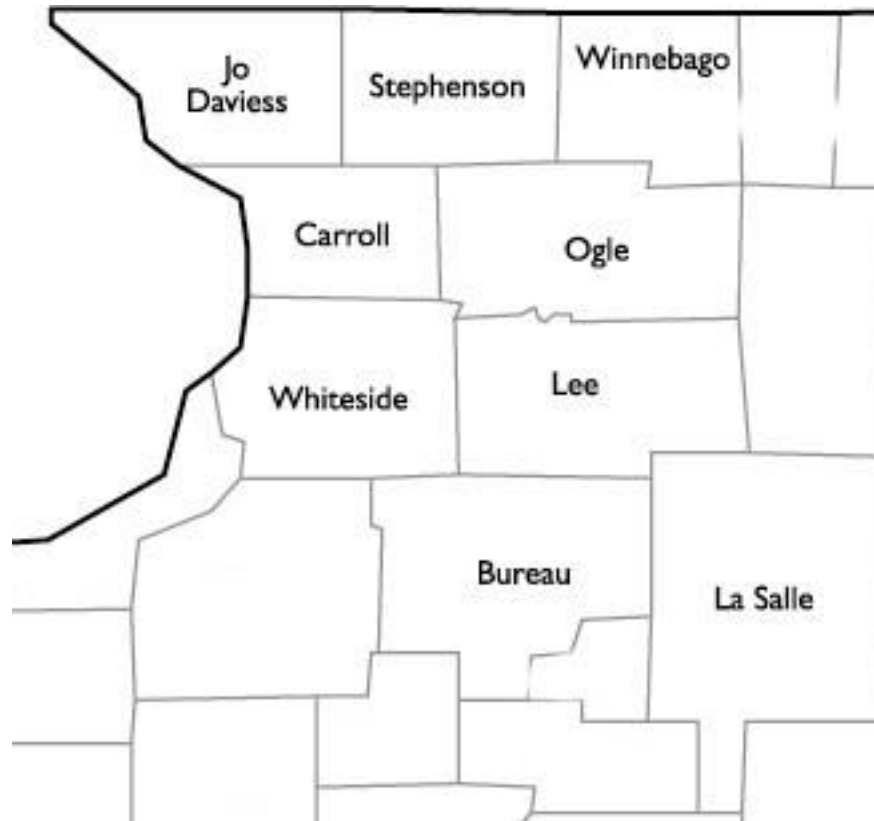

**Legislative District Location:**

House #90

Senate #45

Congressional #16

**Legislative Districts Serviced:**

House #71, 73, 74, 76, 89, 90

Senate #36, 37, 38, 45

Congressional #16, 17

Today, Anheuser-Busch remains the main supplier to LRB Distributors offering many domestic and imported brands. LRB Distributors also offers a number of brands from Craft brewers and nonalcoholic beverages from other suppliers.

The business was located originally at 1217 East River Road in Dixon and was relocated to its current location, 1425 Franklin Grove Road in Dixon during 1975. LRB Distributors began with a staff of six people which has grown a staff of forty one.

**Accounts & Brands:**

LRB distributes 121 brands to 520 accounts located in Lee, Stephenson, and parts of Bureau, Carroll, JoDavies, LaSalle, Ogle, Whiteside, Winnebago Counties

**Key Brands**

Anheuser Busch InBev Brands – Bud Light, Budweiser, Busch Light, Busch, Michelob Ultra